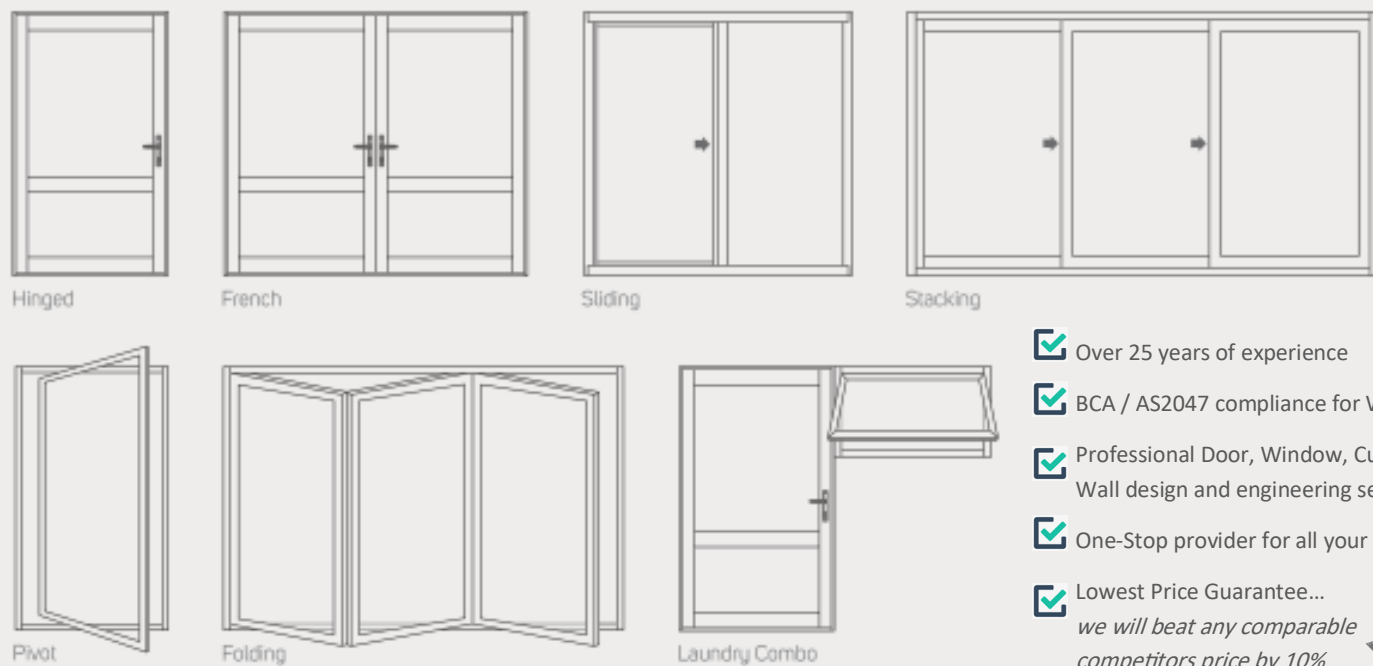

Smart *Window Style options*

smartdesign

Smart *Door Style options*

smartdesign

- ✓ Over 25 years of experience
- ✓ BCA / AS2047 compliance for Windows
- ✓ Professional Door, Window, Curtain Wall design and engineering services
- ✓ One-Stop provider for all your projects
- ✓ Lowest Price Guarantee... *we will beat any comparable competitors price by 10%*