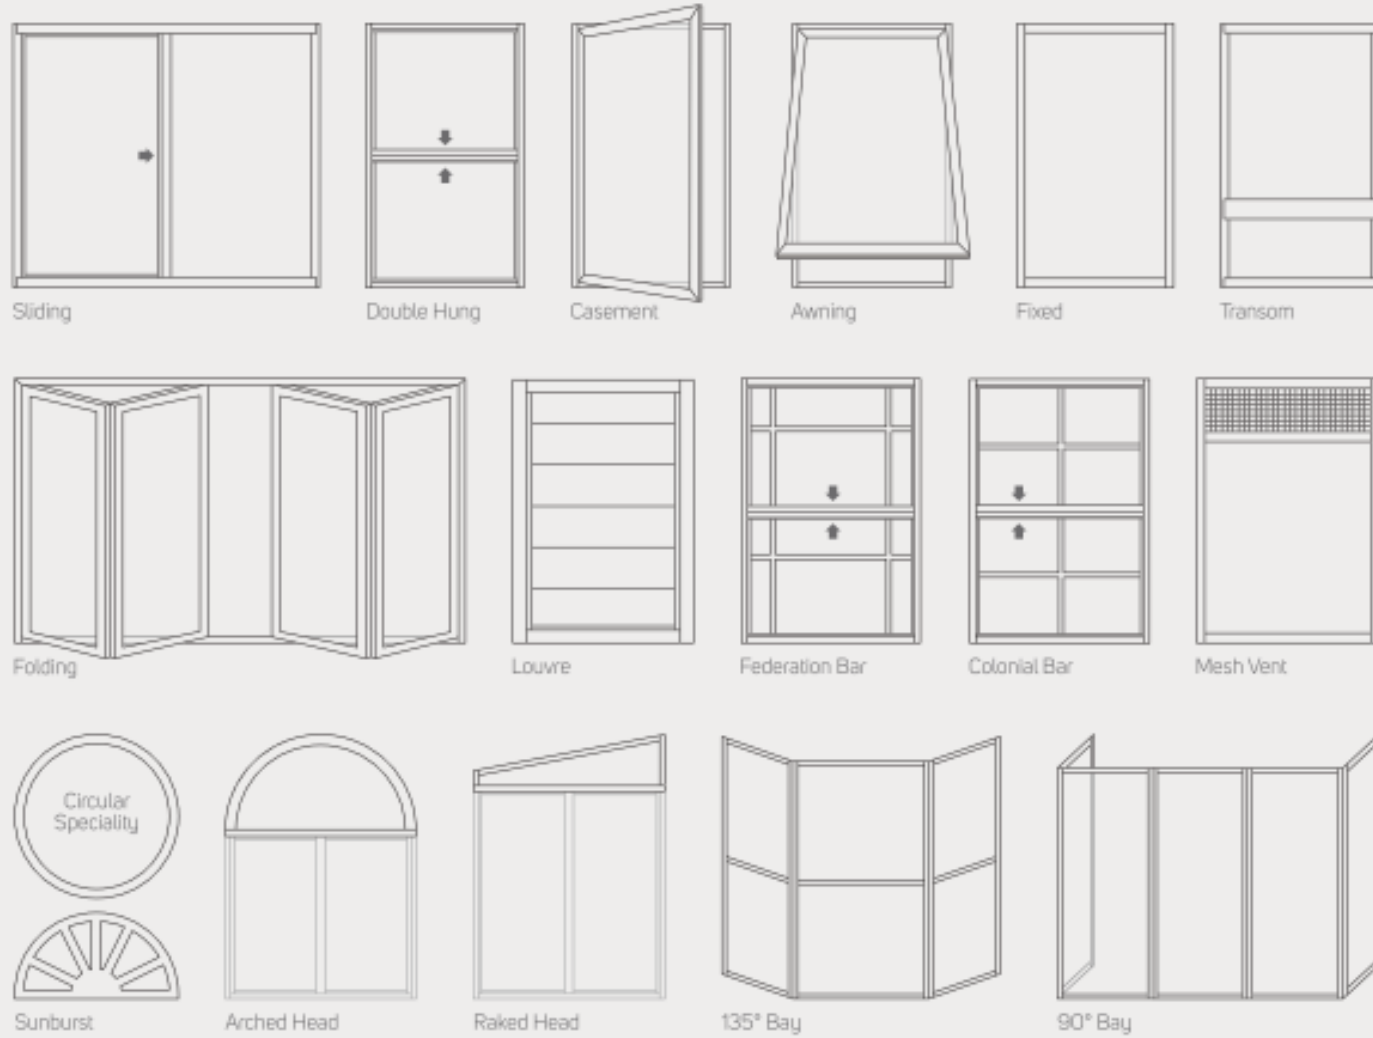

Smart *Window Style options*

smartdesign

Smart *Door Style options*

smartdesign

- ✓ Over 25 years of experience
- ✓ BCA / AS2047 compliance for Windows
- ✓ Professional Door, Window, Curtain Wall design and engineering services
- ✓ One-Stop provider for all your projects
- ✓ Lowest Price Guarantee... *we will beat any comparable competitors price by 10%*